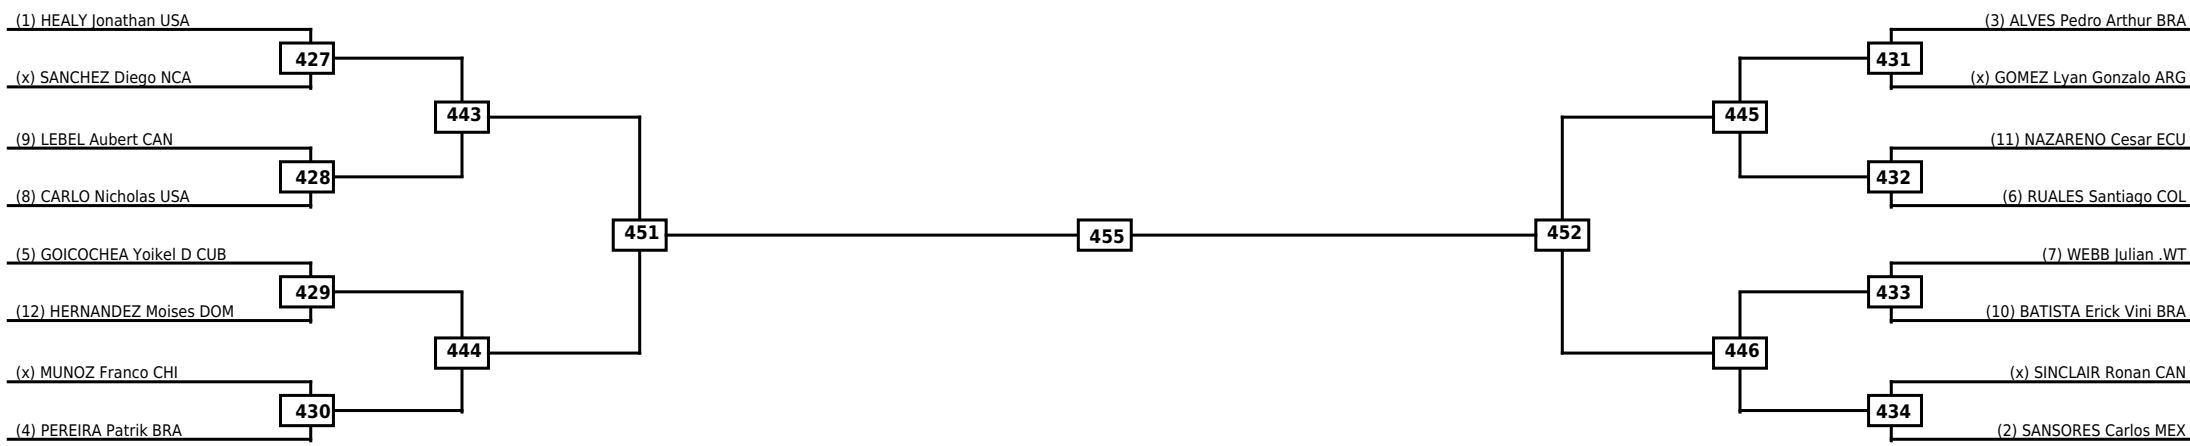

Round of 16	Quarterfinals	Semifinals	Final

Classification
1
2
3
3

LEGEND RSC: Win by Referee stops contest   WDR: Win by Withdrawal   DQB: Win by Disqualification for Unsportsmanlike behavior
(x)Seed   PTF: Win by Final score   DSQ: Win by Disqualification   R: Round