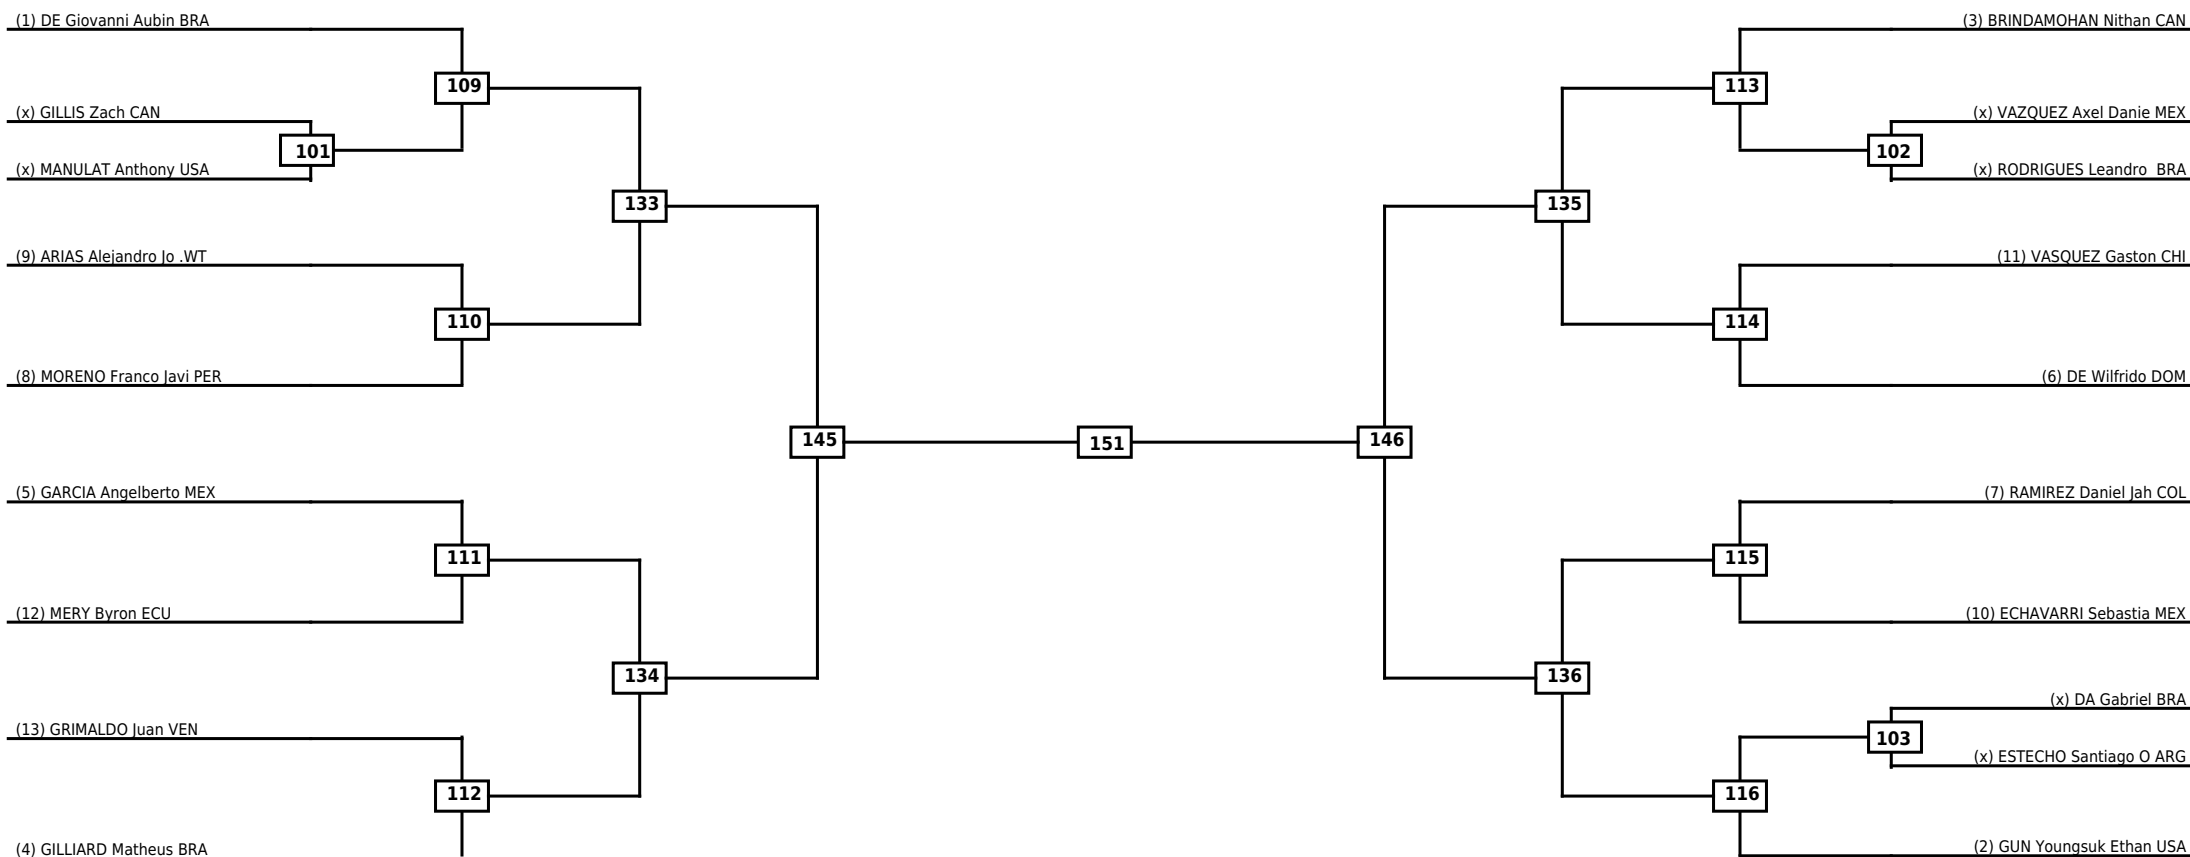

Round of 32
Round of 16
Quarterfinals
Semifinals
Final
Semifinals
Quarterfinals
Round of 16
Round of 32

Classification
1
2
3
3

LEGEND RSC: Win by Referee stops contest   WDR: Win by Withdrawal   DQB: Win by Disqualification for Unsportsmanlike behavior
(x)Seed   PTF: Win by Final score   DSQ: Win by Disqualification   R: Round