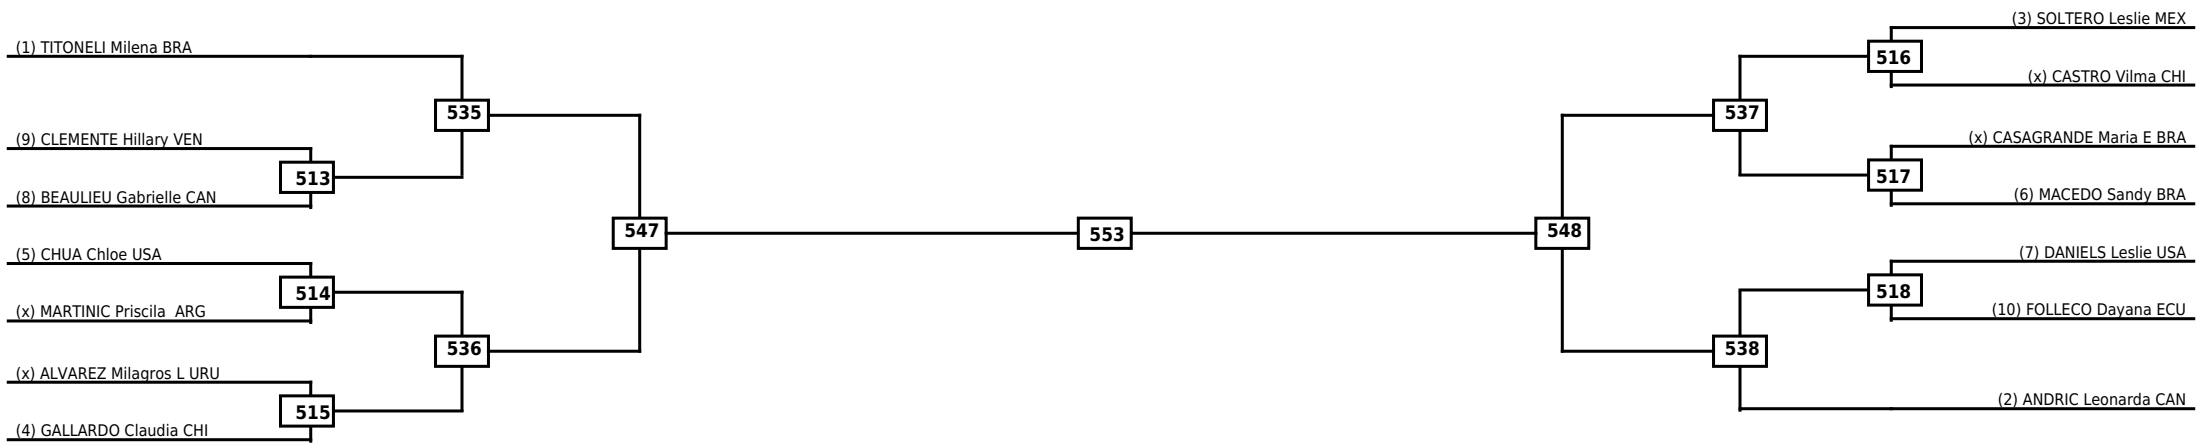

Round of 32	Round of 16	Quarterfinals	Semifinals	Final	Semifinals	Quarterfinals	Round of 16	Round of 32
-------------	-------------	---------------	------------	-------	------------	---------------	-------------	-------------

Round of 32
Round of 16
Quarterfinals
Semifinals
Final
Semifinals
Quarterfinals
Round of 16
Round of 32

Classification
1
2
3
3

LEGEND RSC: Win by Referee stops contest WDR: Win by Withdrawal DQB: Win by Disqualification for Unsportsmanlike behavior
 (x)Seed PTF: Win by Final score DSQ: Win by Disqualification R: Round

Round of 16	Quarterfinals	Semifinals	Final
-------------	---------------	------------	-------

Classification
1
2
3
3

LEGEND RSC: Win by Referee stops contest WDR: Win by Withdrawal DQB: Win by Disqualification for Unsportsmanlike behavior
 (x)Seed PTF: Win by Final score DSQ: Win by Disqualification R: Round