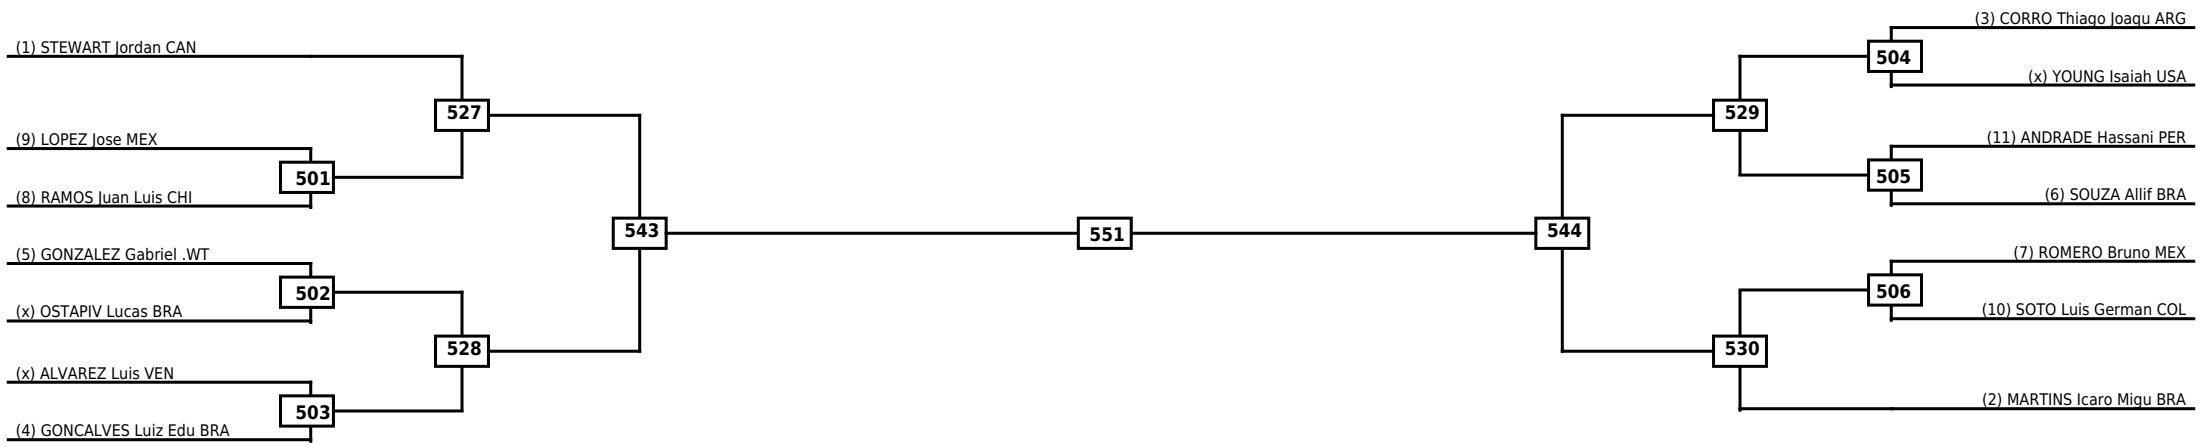

Round of 16	Quarterfinals	Semifinals	Final
-------------	---------------	------------	-------

Classification
1
2
3
3

LEGEND	RSC: Win by Referee stops contest	WDR: Win by Withdrawal	DQB: Win by Disqualification for Unsportsmanlike behavior
(x)Seed	PTF: Win by Final score	DSQ: Win by Disqualification	R: Round

Round of 32
Round of 16
Quarterfinals
Semifinals
Final
Semifinals
Quarterfinals
Round of 16
Round of 32

Classification
1
2
3
3

LEGEND RSC: Win by Referee stops contest WDR: Win by Withdrawal DQB: Win by Disqualification for Unsportsmanlike behavior
 (x)Seed PTF: Win by Final score DSQ: Win by Disqualification R: Round

Round of 32	Round of 16	Quarterfinals	Semifinals	Final	Semifinals	Quarterfinals	Round of 16	Round of 32
-------------	-------------	---------------	------------	-------	------------	---------------	-------------	-------------