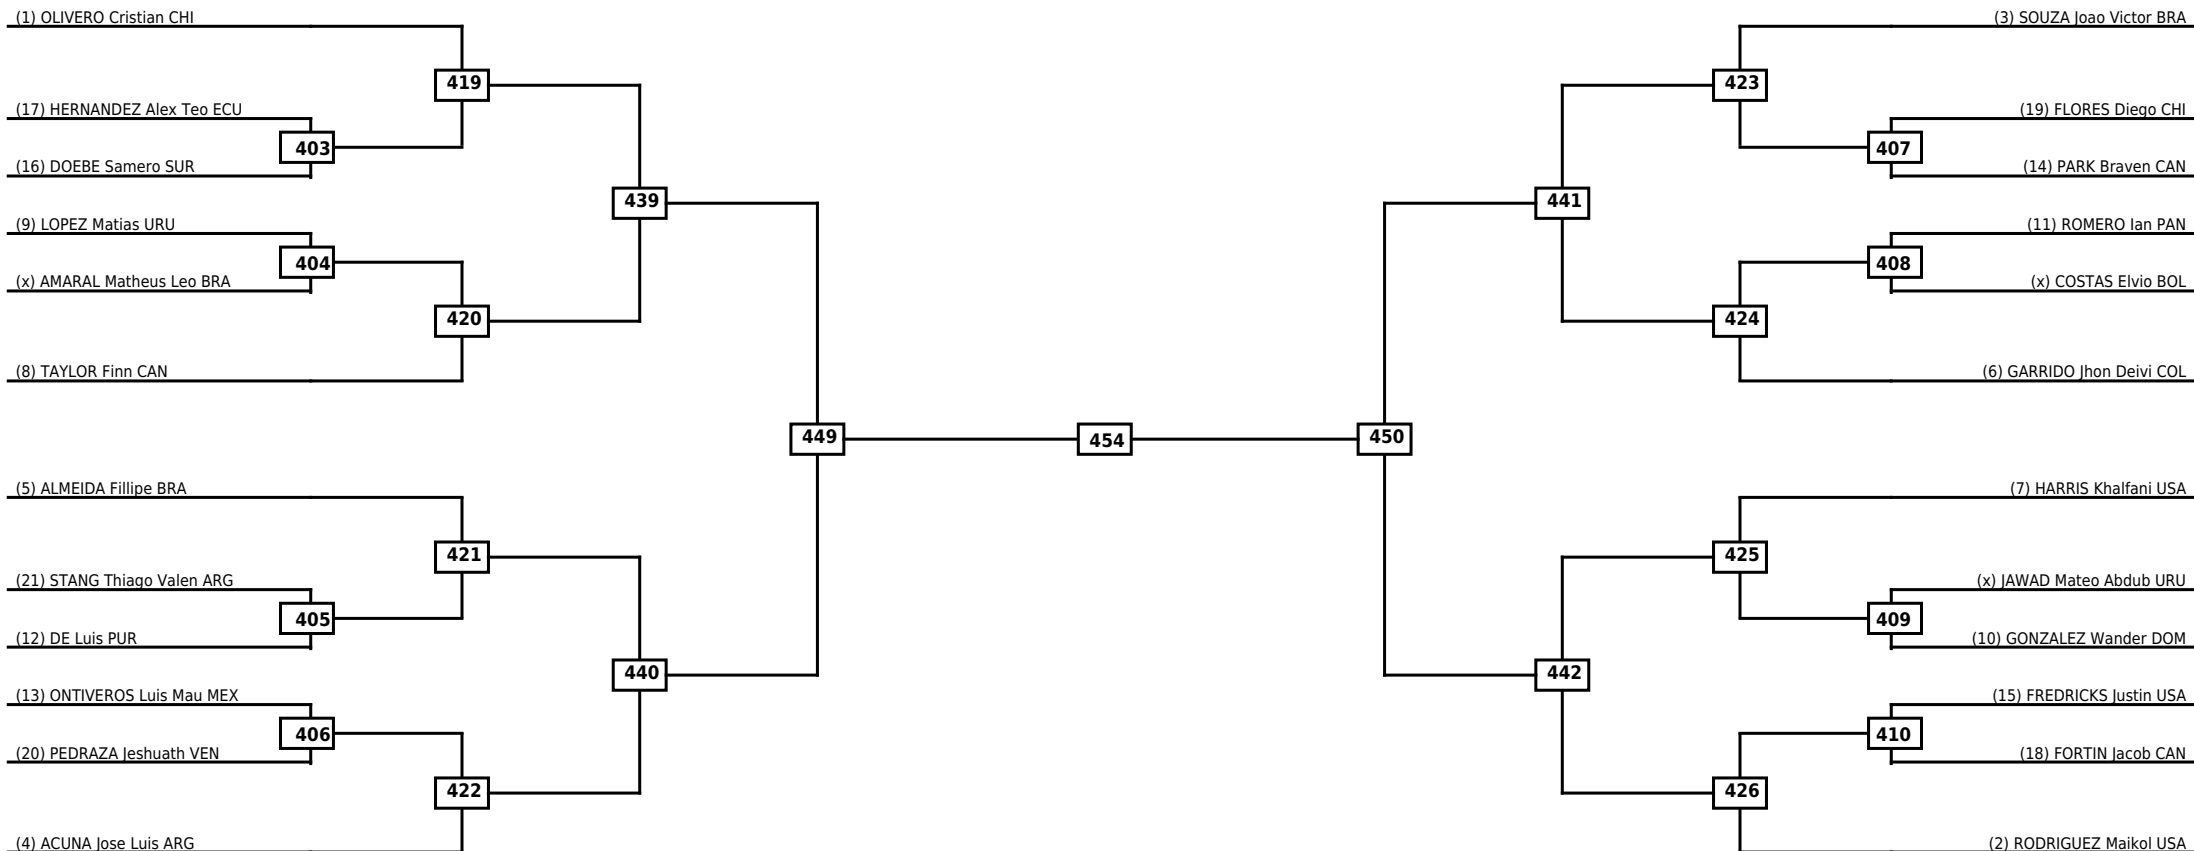

Round of 32
Round of 16
Quarterfinals
Semifinals
Final
Semifinals
Quarterfinals
Round of 16
Round of 32

Classification
1
2
3
3

LEGEND RSC: Win by Referee stops contest   WDR: Win by Withdrawal   DQB: Win by Disqualification for Unsportsmanlike behavior
(x)Seed   PTF: Win by Final score   DSQ: Win by Disqualification   R: Round