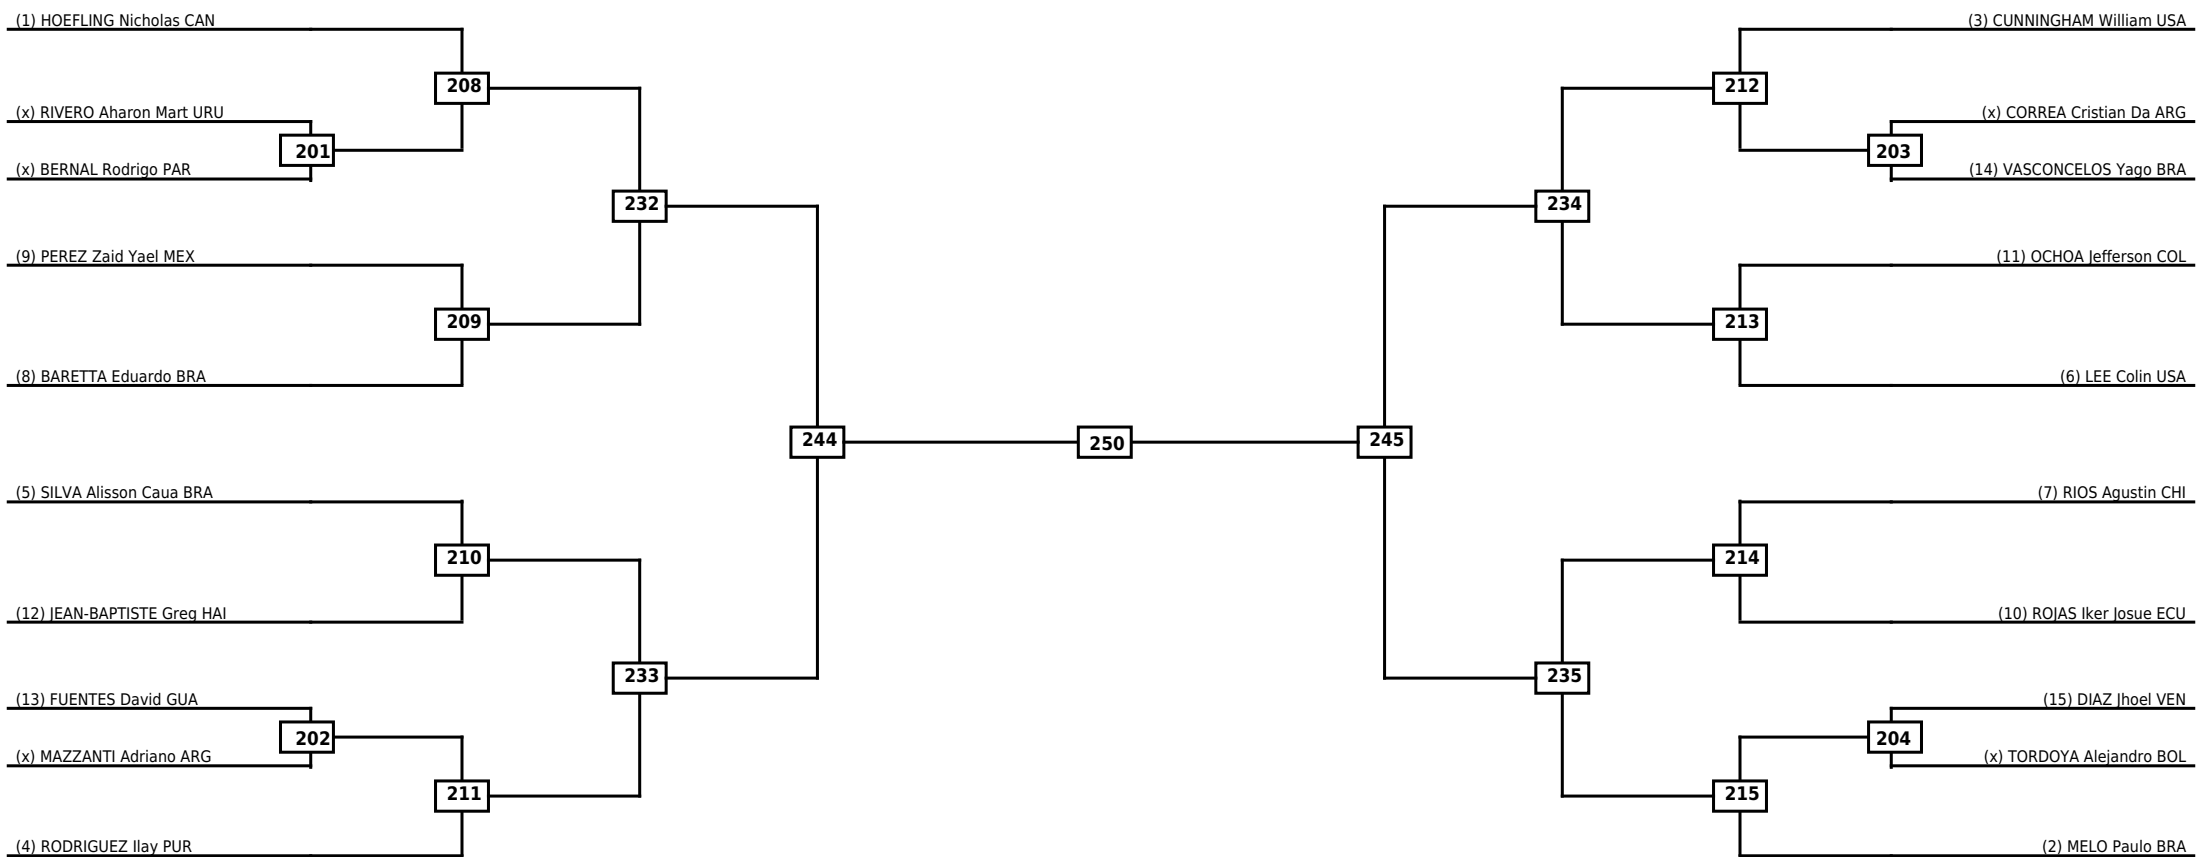

Round of 32	Round of 16	Quarterfinals	Semifinals	Final	Semifinals	Quarterfinals	Round of 16	Round of 32
-------------	-------------	---------------	------------	-------	------------	---------------	-------------	-------------

Round of 32
Round of 16
Quarterfinals
Semifinals
Final
Semifinals
Quarterfinals
Round of 16
Round of 32

Classification
1
2
3
3

LEGEND RSC: Win by Referee stops contest WDR: Win by Withdrawal DQB: Win by Disqualification for Unsportsmanlike behavior
 (x)Seed PTF: Win by Final score DSQ: Win by Disqualification R: Round