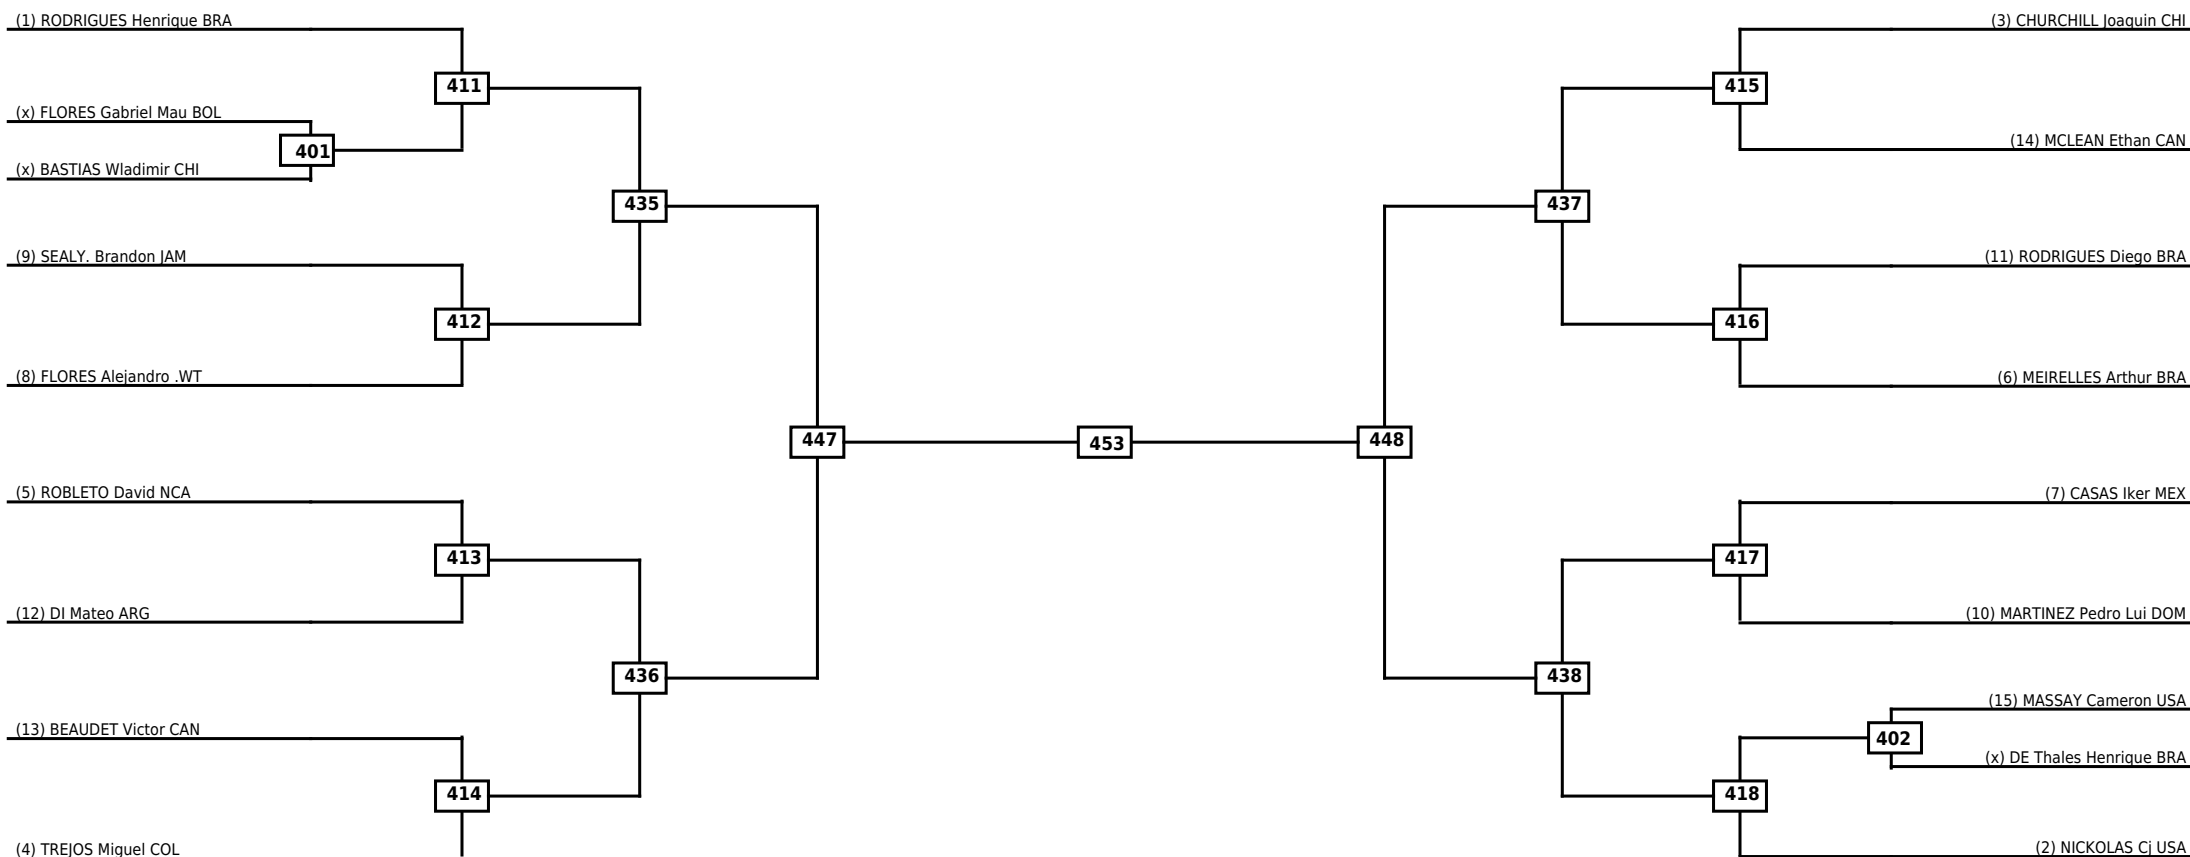

Round of 16	Quarterfinals	Semifinals	Final
-------------	---------------	------------	-------

Classification
1
2
3
3

LEGEND	RSC: Win by Referee stops contest	WDR: Win by Withdrawal	DQB: Win by Disqualification for Unsportsmanlike behavior
(x)Seed	PTF: Win by Final score	DSQ: Win by Disqualification	R: Round

Round of 32
Round of 16
Quarterfinals
Semifinals
Final
Semifinals
Quarterfinals
Round of 16
Round of 32

Classification
1
2
3
3

LEGEND RSC: Win by Referee stops contest WDR: Win by Withdrawal DQB: Win by Disqualification for Unsportsmanlike behavior
 (x)Seed PTF: Win by Final score DSQ: Win by Disqualification R: Round

Round of 32	Round of 16	Quarterfinals	Semifinals	Final	Semifinals	Quarterfinals	Round of 16	Round of 32
-------------	-------------	---------------	------------	-------	------------	---------------	-------------	-------------