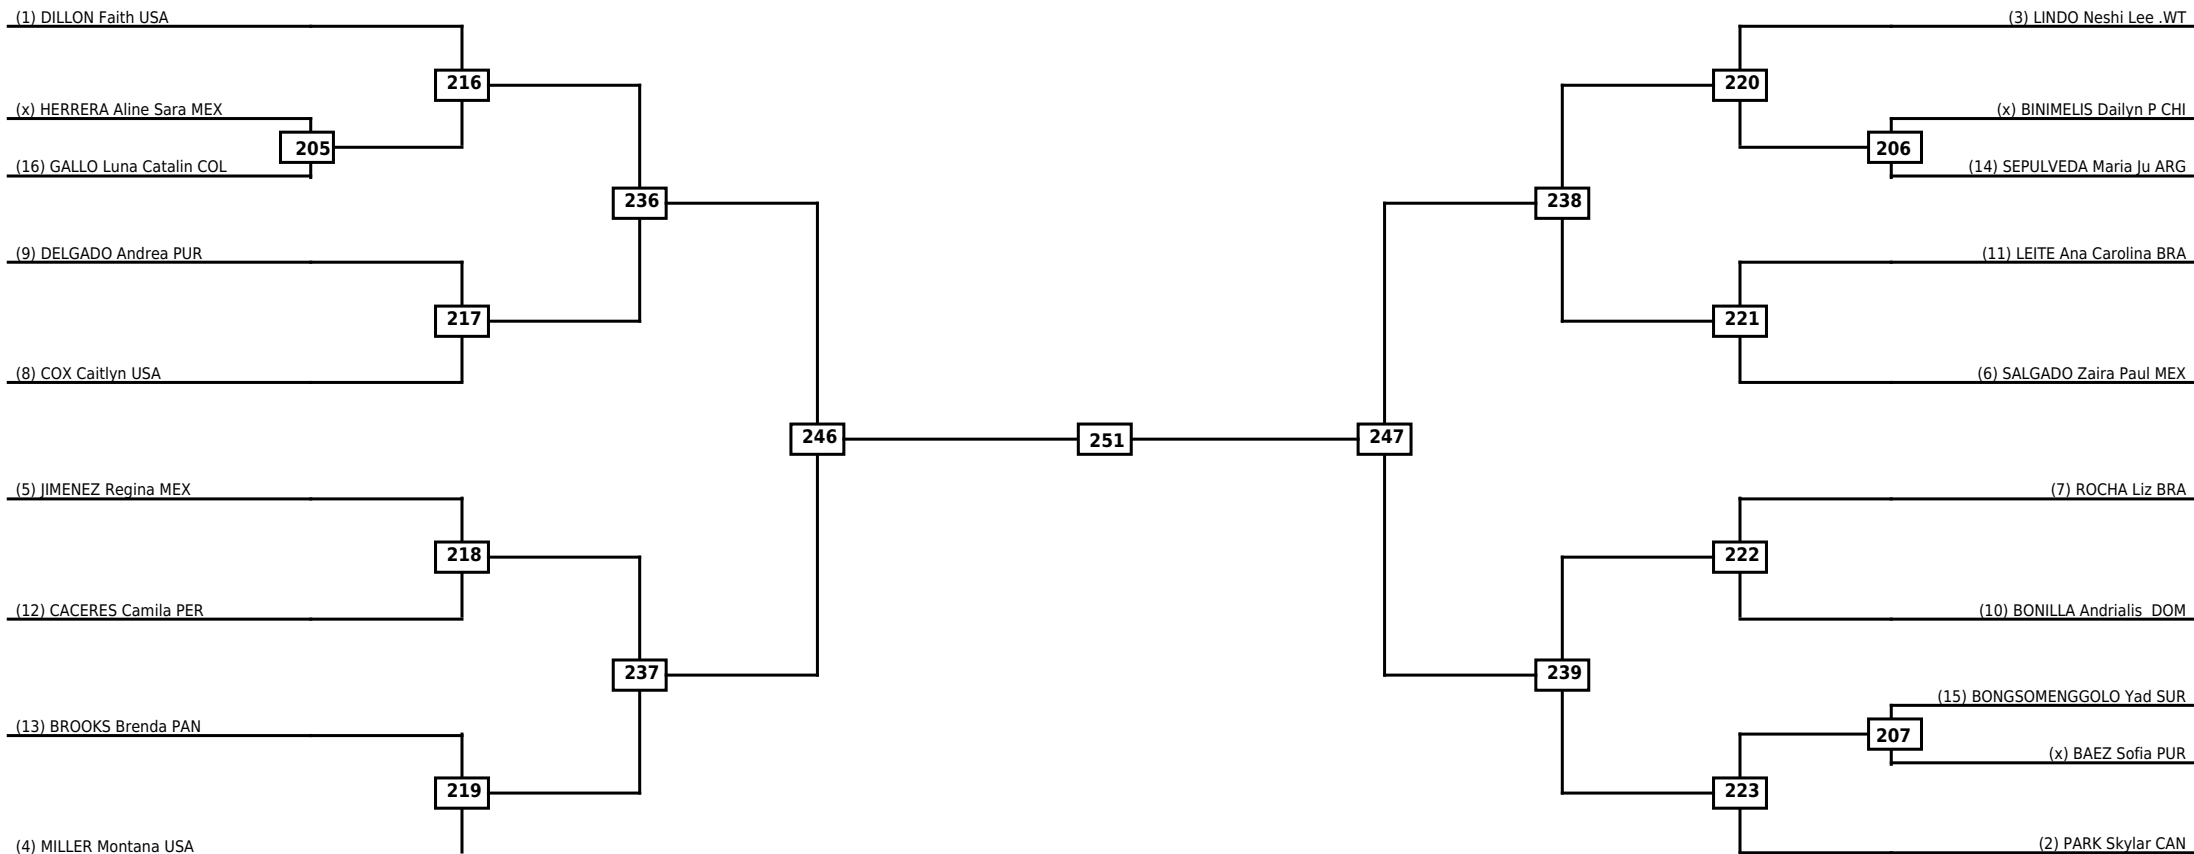

Round of 16 Quarterfinals Semifinals

Final

Semifinals

Quarterfinals Round of 16

Classification
1
2
3
3

LEGEND RSC: Win by Referee stops contest WDR: Win by Withdrawal DQB: Win by Disqualification for Unsportsmanlike behavior
 (x)Seed PTF: Win by Final score DSQ: Win by Disqualification R: Round

Round of 32 Round of 16 Quarterfinals Semifinals Final Semifinals Quarterfinals Round of 16 Round of 32

Classification
1
2
3
3

LEGEND RSC: Win by Referee stops contest WDR: Win by Withdrawal DQB: Win by Disqualification for Unsportsmanlike behavior
(x)Seed PTF: Win by Final score DSQ: Win by Disqualification R: Round