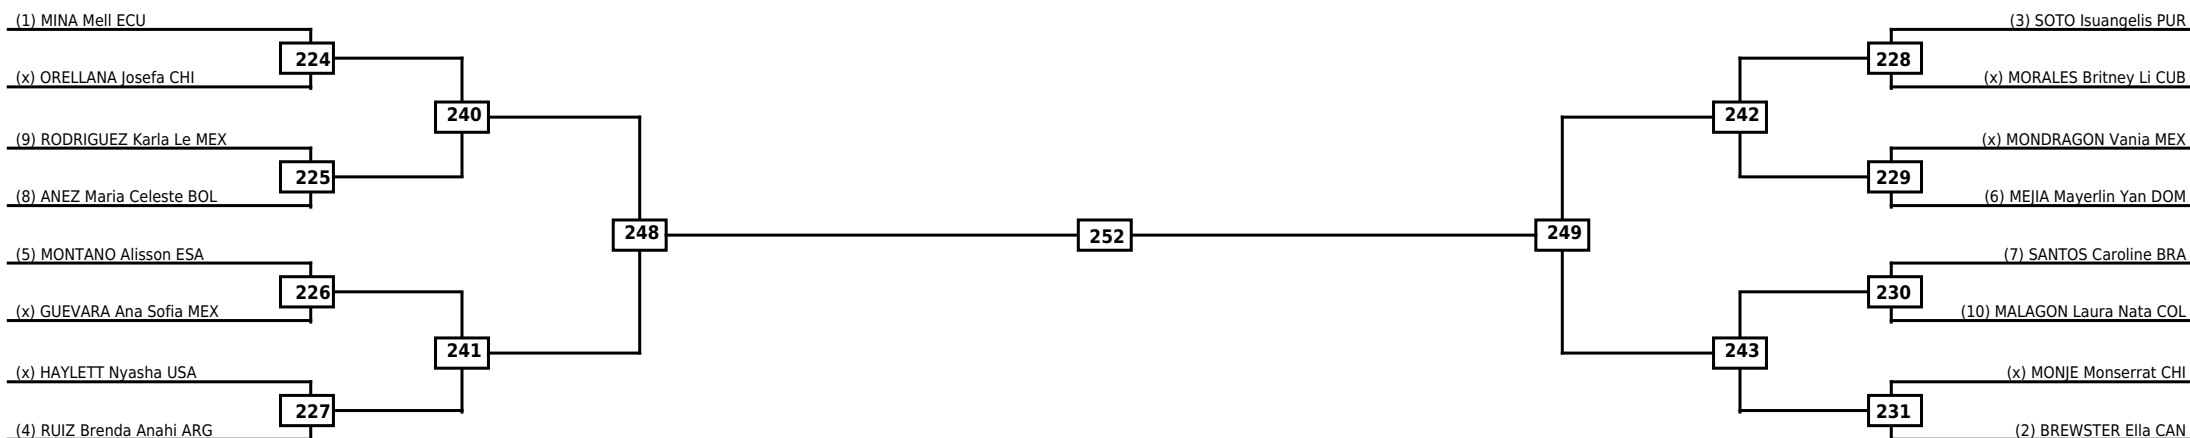

Round of 16	Quarterfinals	Semifinals	Final
-------------	---------------	------------	-------

Classification
1
2
3
3

LEGEND RSC: Win by Referee stops contest WDR: Win by Withdrawal DQB: Win by Disqualification for Unsportsmanlike behavior
 (x)Seed PTF: Win by Final score DSQ: Win by Disqualification R: Round

Round of 16 Quarterfinals Semifinals

Final

Semifinals

Quarterfinals Round of 16

Classification
1
2
3
3

LEGEND RSC: Win by Referee stops contest WDR: Win by Withdrawal DQB: Win by Disqualification for Unsportsmanlike behavior
 (x)Seed PTF: Win by Final score DSQ: Win by Disqualification R: Round