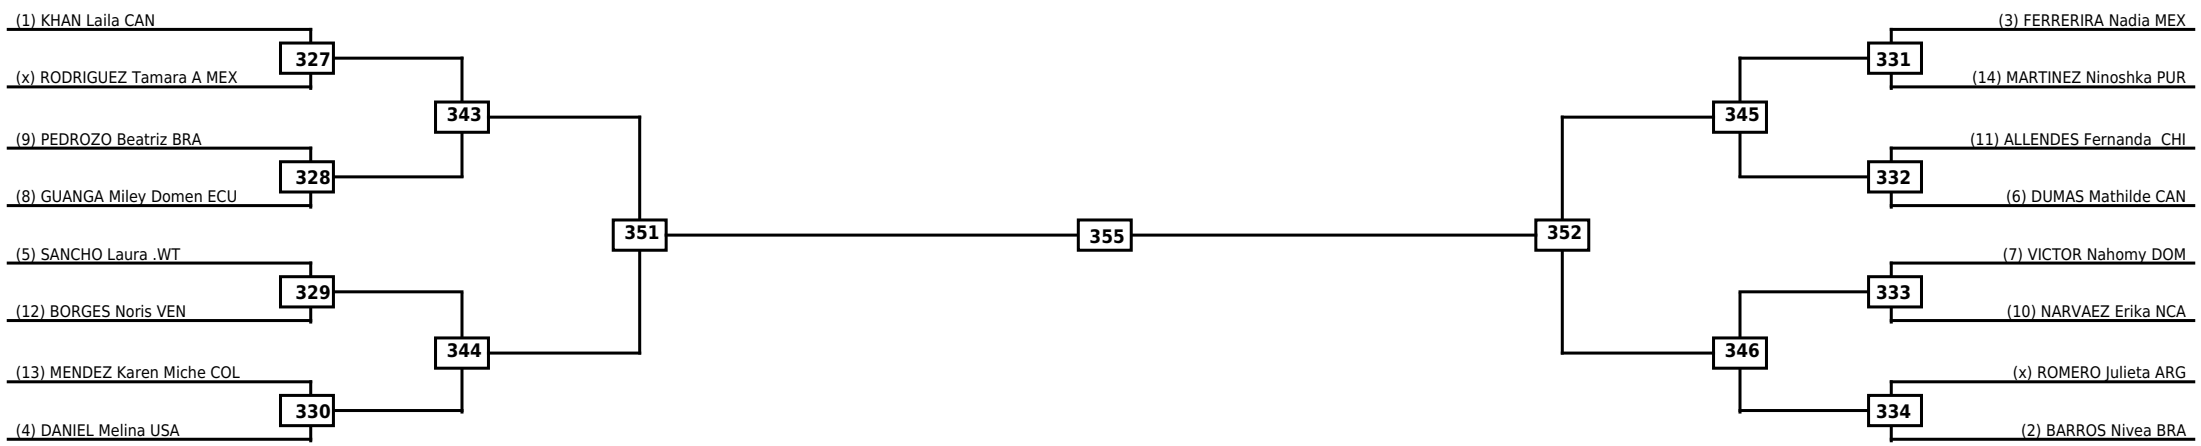

Round of 16	Quarterfinals	Semifinals	Final

Classification
1
2
3
3

LEGEND RSC: Win by Referee stops contest   WDR: Win by Withdrawal   DQB: Win by Disqualification for Unsportsmanlike behavior
(x)Seed   PTF: Win by Final score   DSQ: Win by Disqualification   R: Round