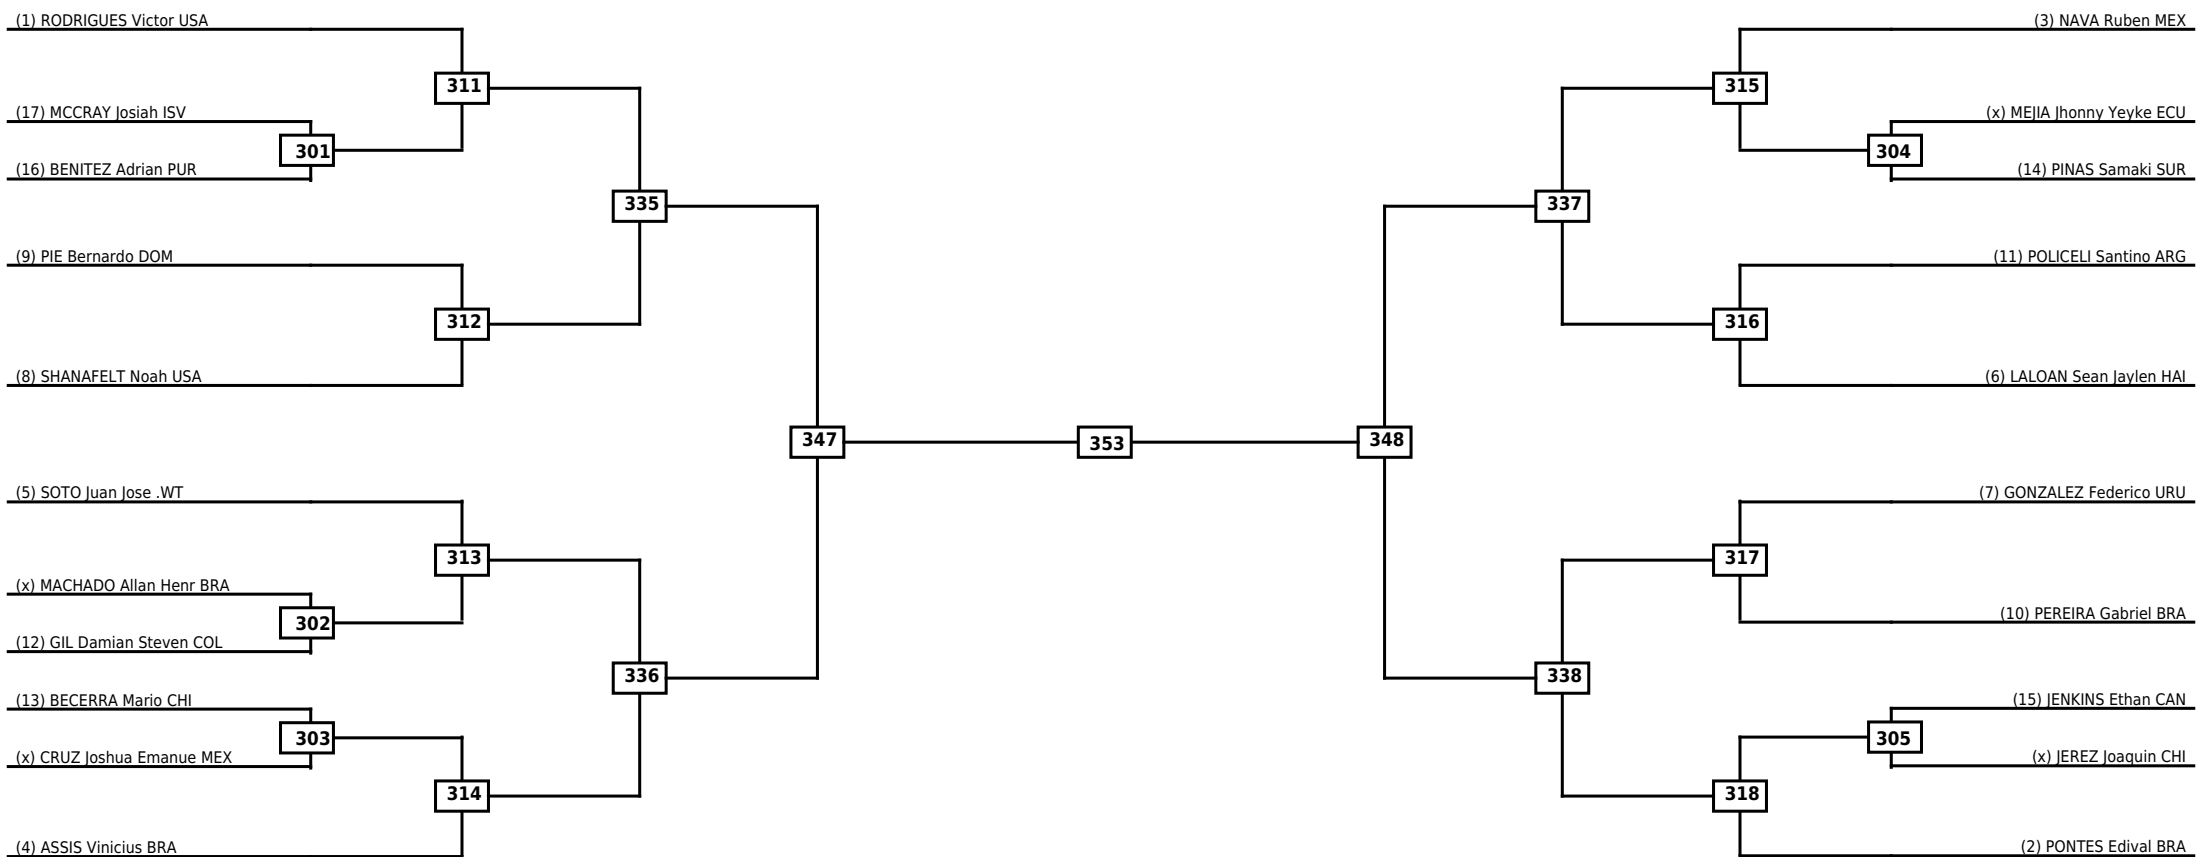

Round of 16	Quarterfinals	Semifinals	Final
-------------	---------------	------------	-------

Classification
1
2
3
3

LEGEND	RSC: Win by Referee stops contest	WDR: Win by Withdrawal	DQB: Win by Disqualification for Unsportsmanlike behavior
(x)Seed	PTF: Win by Final score	DSQ: Win by Disqualification	R: Round

Round of 32
Round of 16
Quarterfinals
Semifinals
Final
Semifinals
Quarterfinals
Round of 16
Round of 32

Classification
1
2
3
3

LEGEND RSC: Win by Referee stops contest WDR: Win by Withdrawal DQB: Win by Disqualification for Unsportsmanlike behavior
 (x)Seed PTF: Win by Final score DSQ: Win by Disqualification R: Round

Round of 32	Round of 16	Quarterfinals	Semifinals	Final	Semifinals	Quarterfinals	Round of 16	Round of 32
-------------	-------------	---------------	------------	-------	------------	---------------	-------------	-------------