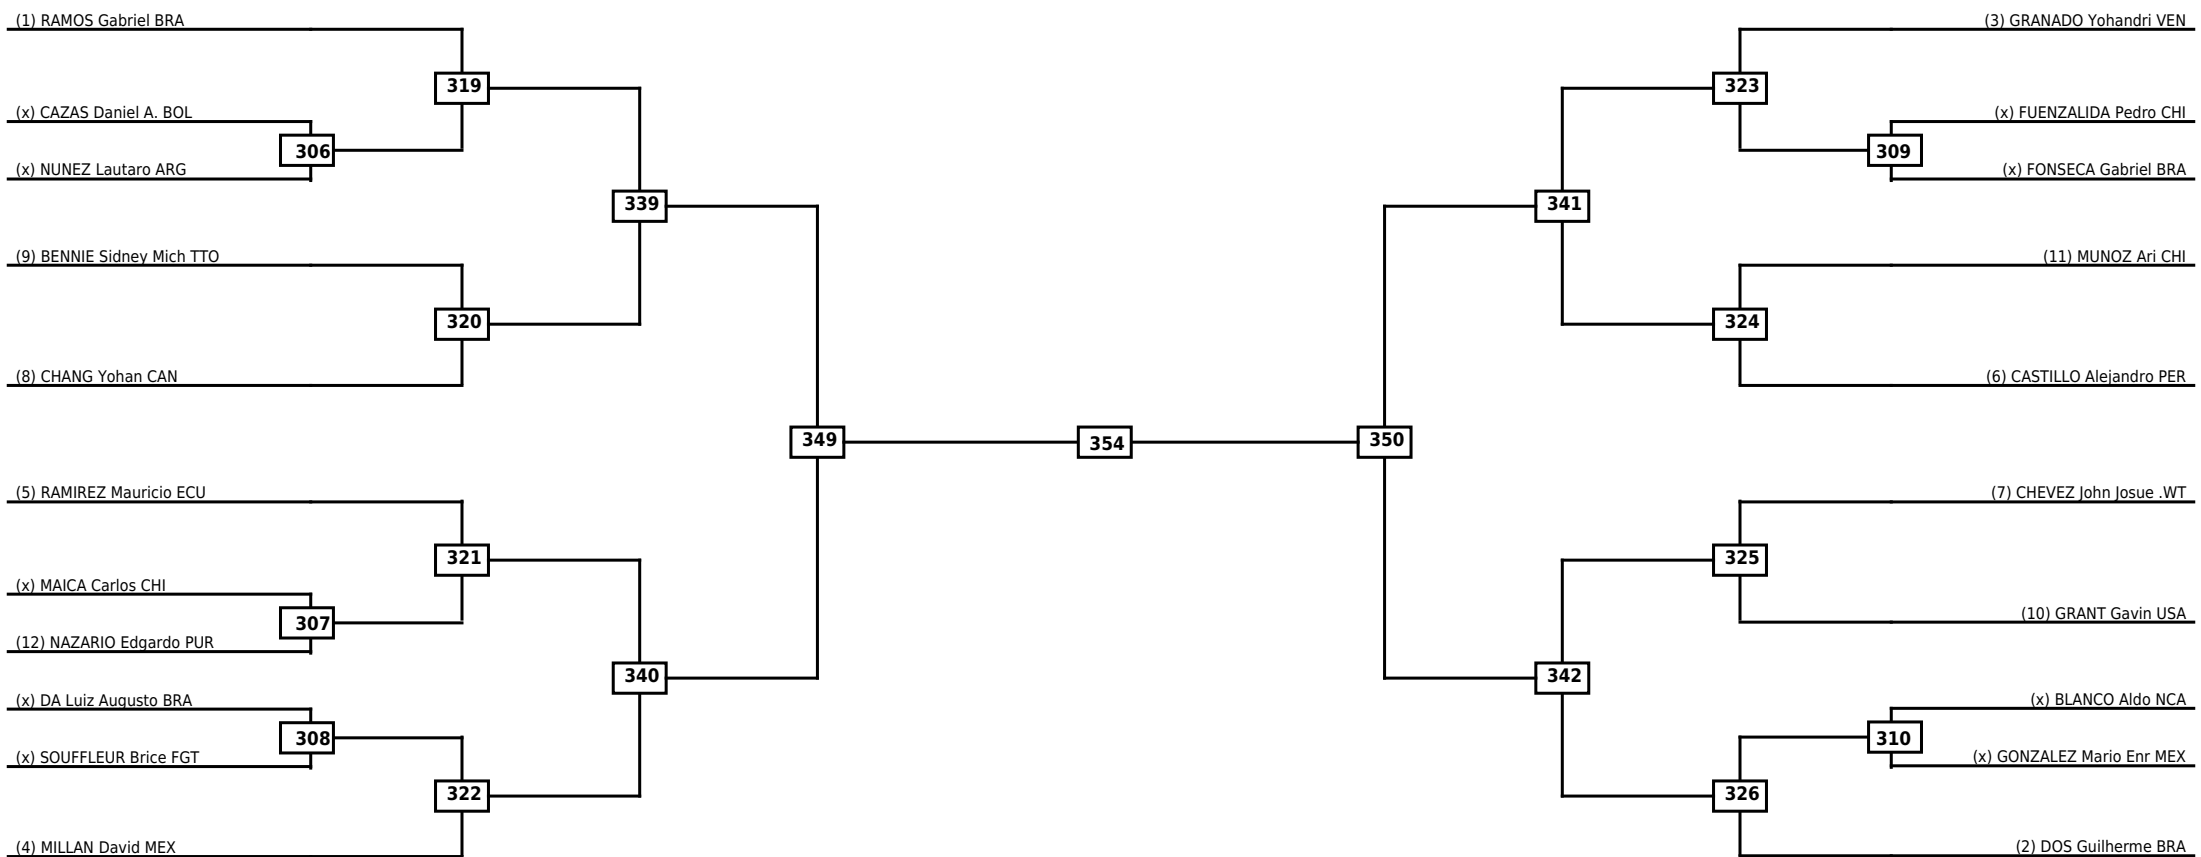

Round of 32	Round of 16	Quarterfinals	Semifinals	Final	Semifinals	Quarterfinals	Round of 16	Round of 32
-------------	-------------	---------------	------------	-------	------------	---------------	-------------	-------------

Classification
1
2
3
3

LEGEND RSC: Win by Referee stops contest WDR: Win by Withdrawal DQB: Win by Disqualification for Unsportsmanlike behavior
 (x)Seed PTF: Win by Final score DSQ: Win by Disqualification R: Round

Round of 32
Round of 16
Quarterfinals
Semifinals
Final
Semifinals
Quarterfinals
Round of 16
Round of 32

Classification
1
2
3
3

LEGEND RSC: Win by Referee stops contest WDR: Win by Withdrawal DQB: Win by Disqualification for Unsportsmanlike behavior
 (x)Seed PTF: Win by Final score DSQ: Win by Disqualification R: Round