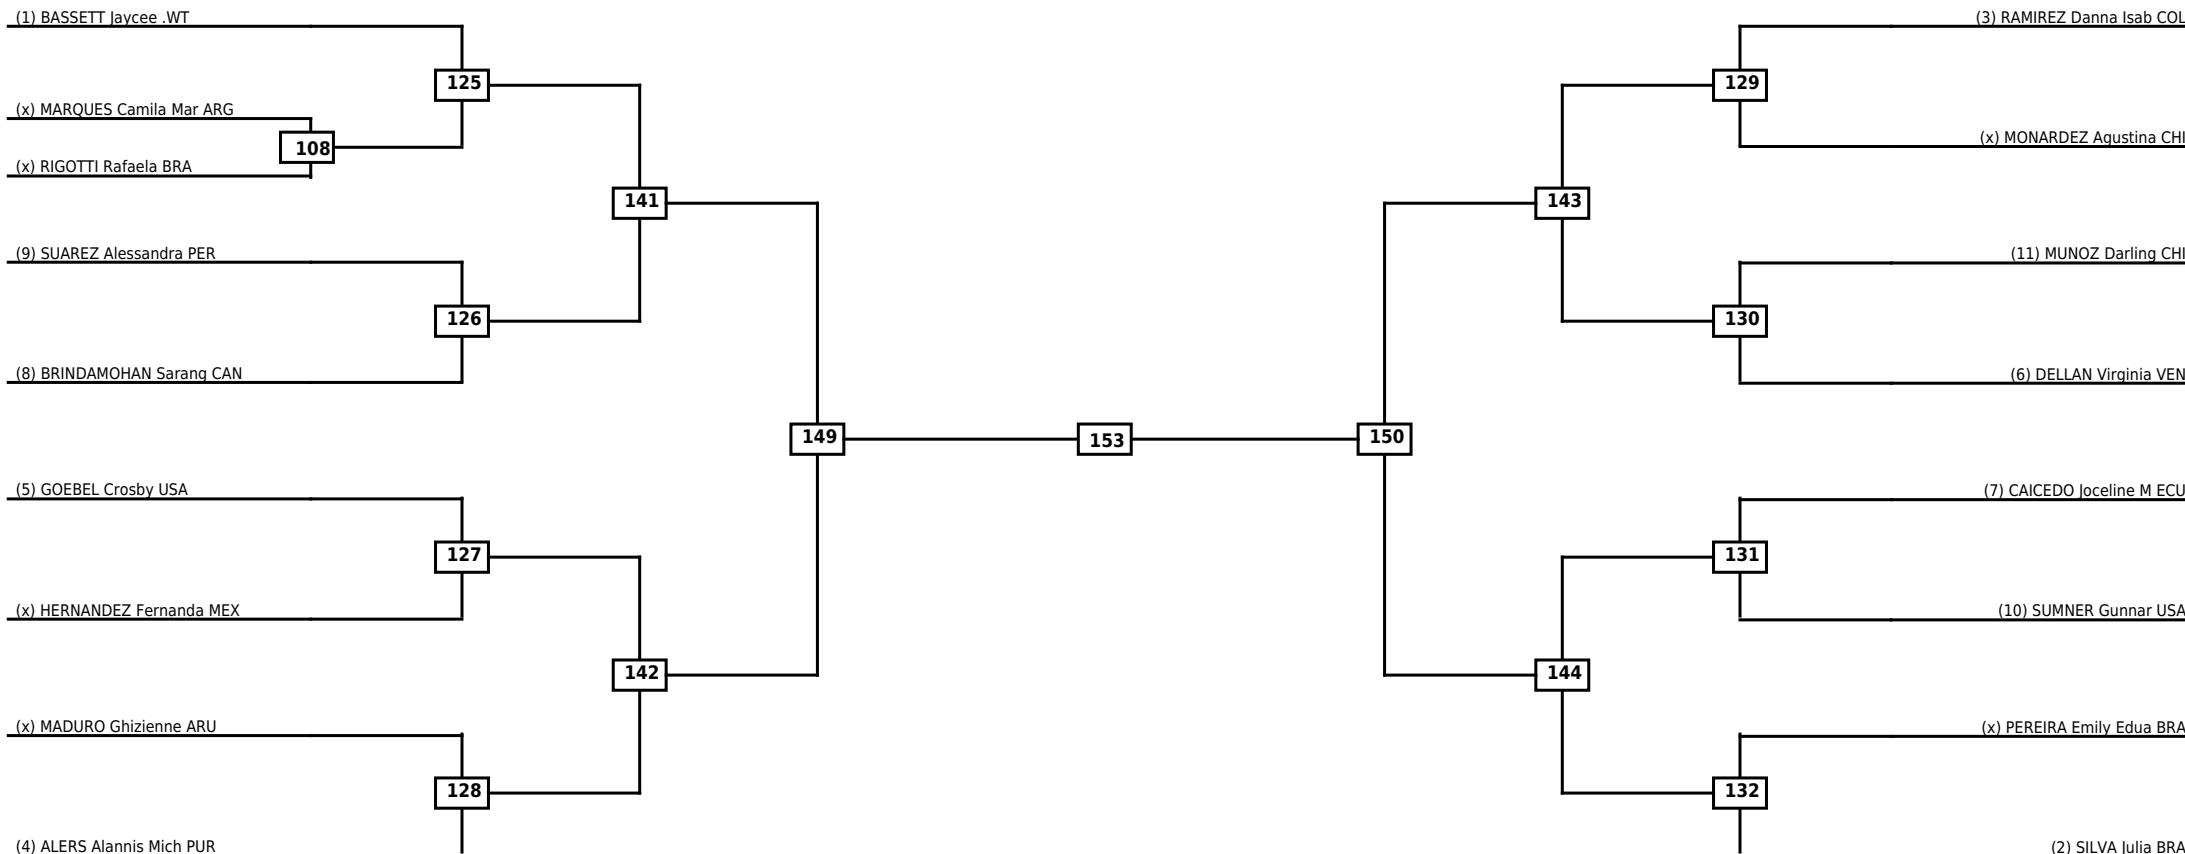

Round of 32   Round of 16   Quarterfinals   Semifinals   Final   Semifinals   Quarterfinals   Round of 16   Round of 32

Classification
1
2
3
3

LEGEND RSC: Win by Referee stops contest   WDR: Win by Withdrawal   DQB: Win by Disqualification for Unsportsmanlike behavior
(x)Seed   PTF: Win by Final score   DSQ: Win by Disqualification   R: Round