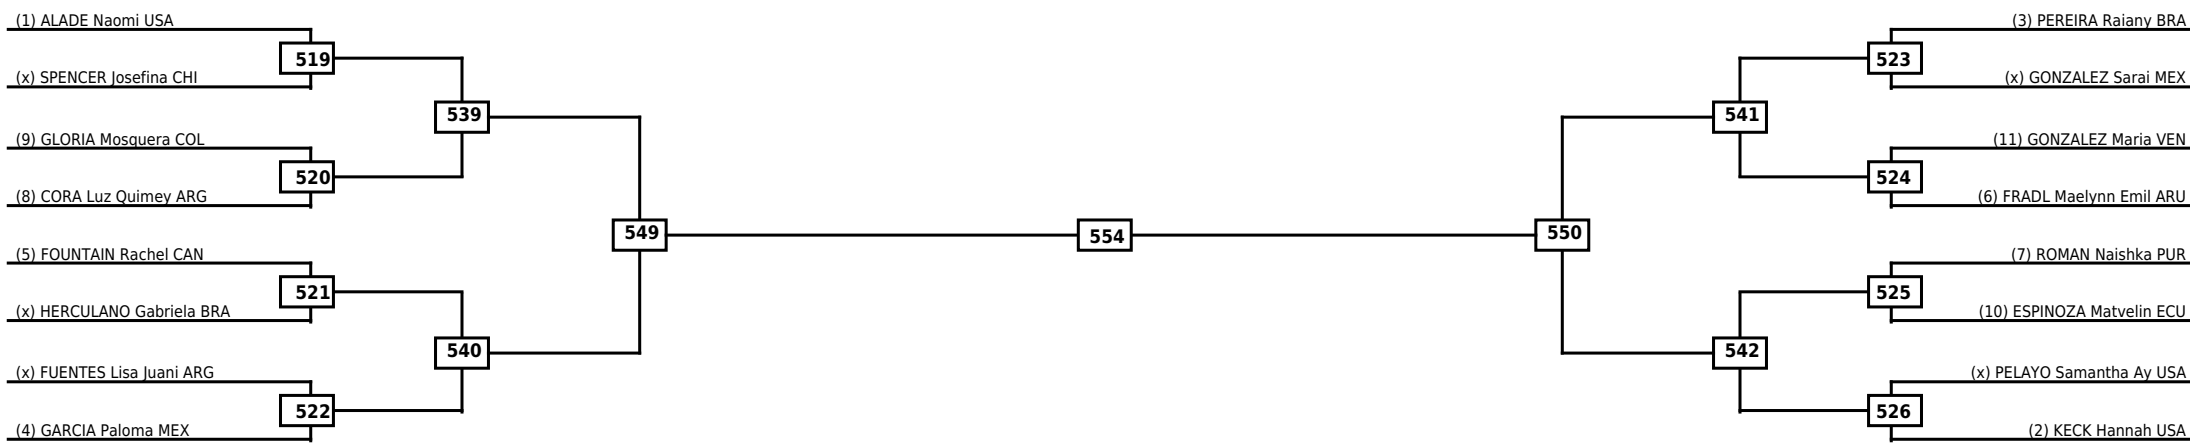

Round of 16	Quarterfinals	Semifinals	Final

Classification
1
2
3
3

LEGEND	RSC: Win by Referee stops contest	WDR: Win by Withdrawal	DQB: Win by Disqualification for Unsportsmanlike behavior
(x)Seed	PTF: Win by Final score	DSQ: Win by Disqualification	R: Round